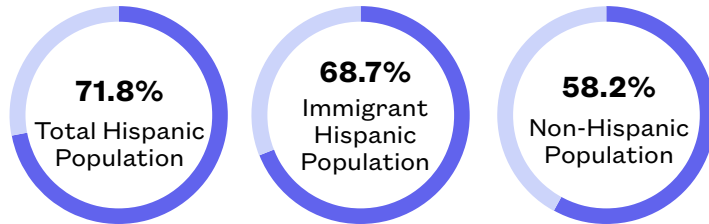

LABOR FORCE PARTICIPATION

Nearly

24,000

Hispanic Americans are active in the labor force in the Tyler metro area, making up

of the total labor force.

Labor Force Participation Rates in Tyler:

VOTING POWER

In 2021, there were more than

18,900

eligible Hispanic voters in the Tyler metro area, including nearly

2,800

Hispanic naturalized citizens.

Overall, the Hispanic population made up **11.8%** of the electorate in the metro area, including Hispanic naturalized citizens who made up **1.7%**.