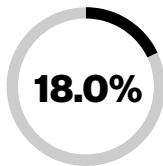

Power of the Purse: Contributions of Hispanic Americans in Tyler

A Snapshot of the Demographic and Economic Contributions of Hispanic or Latino Americans in the Tyler Metro Area

OVERVIEW

38,800

Hispanic Americans lived in the Tyler metro area in 2012.

18.0% ... Hispanic Americans' share of the total population in 2012

By 2021, the Hispanic population had increased by **26.4%** to reach a total of

49,100

20.7% ... Hispanic Americans' share of the total population in 2021

Of the Hispanic Americans in Tyler in 2012....

Of the Hispanic Americans in Tyler in 2021....

Population Growth

2012-2021

U.S.-BORN HISPANIC POPULATION - **40.3%**

IMMIGRANT HISPANIC POPULATION - **2.8%**

HOUSEHOLD INCOME